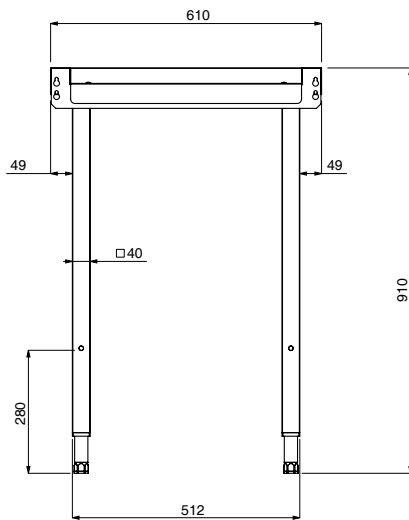

Electrolux
PROFESSIONAL

Handling System for Rack Type Dishwasher Loading & Unloading Table, 600mm

Front

Side

Top

Key Information:

External dimensions, Width:	865319 (BHRLU6)	600 mm
External dimensions, Depth:		600 mm
External dimensions, Height:		910 mm
Net weight:		6 kg

Handling System for Rack Type
Dishwasher Loading & Unloading Table, 600mm

The company reserves the right to make modifications to the products
without prior notice. All information correct at time of printing.

2025.04.19