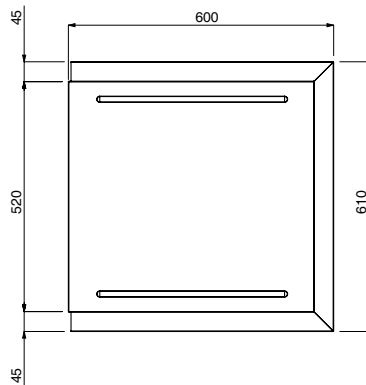

Key Information:

External dimensions, Width:	865319 (BHRLU6)	600 mm
External dimensions, Depth:		600 mm
External dimensions, Height:		910 mm
Net weight:		6 kg

Handling System for Rack Type
Dishwasher Loading & Unloading Table, 600mm

The company reserves the right to make modifications to the products
without prior notice. All information correct at time of printing.

2025.04.19