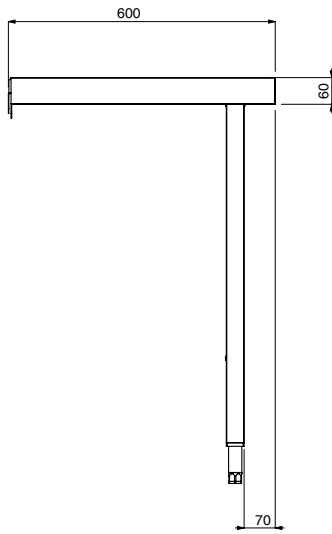

Electrolux
PROFESSIONAL

Handling System for Rack Type Dishwasher Loading & Unloading Table, 600mm

Front